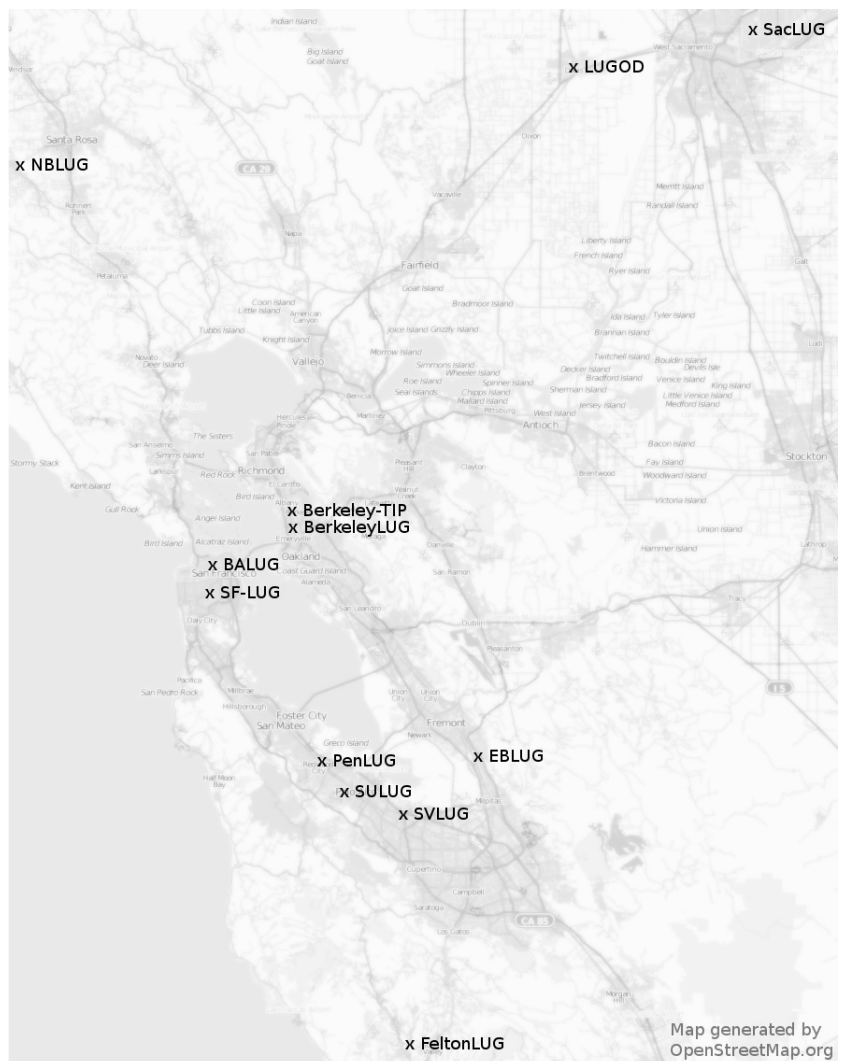

## San Francisco:

San Francisco LUG (SF-LUG) - SF  
[sf-lug.org](http://sf-lug.org)

Bay Area LUG (BALUG) - SF  
[balug.org](http://balug.org)

## Peninsula:

Silicon Valley LUG (SVLUG) - Mtn. View  
[svlug.org](http://svlug.org)

Peninsula LUG (PenLUG) - Redwood City  
[penlug.org](http://penlug.org)

Stanford Univ. LUG (SULUG) - Palo Alto  
[sulug.stanford.edu](http://sulug.stanford.edu)

## Santa Cruz:

Felton LUG (Felton-LUG) - Felton  
[feltonlug.sturdywebs.com](http://feltonlug.sturdywebs.com)

## Various Locations:

Bay Area Debian (BAD)  
[bad.debian.net](http://bad.debian.net)

Map generated by  
OpenStreetMap.org